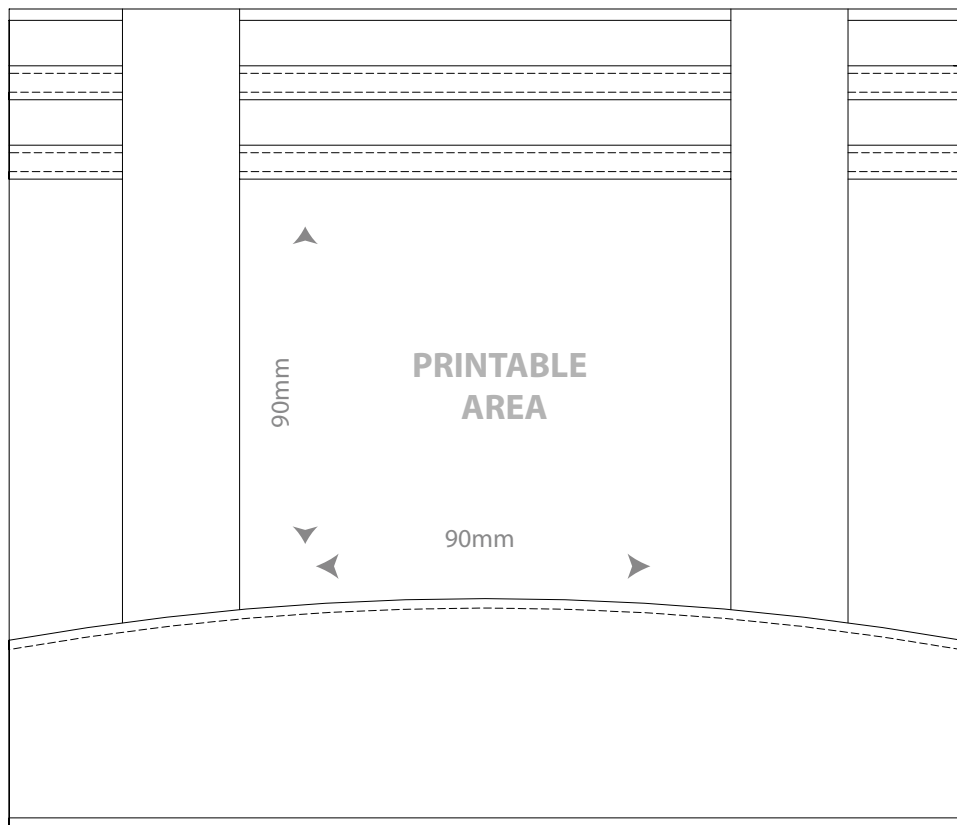

Size : 50%

Front

Top

This is an approximate line drawing of product 5121. Please check all details with your decorator